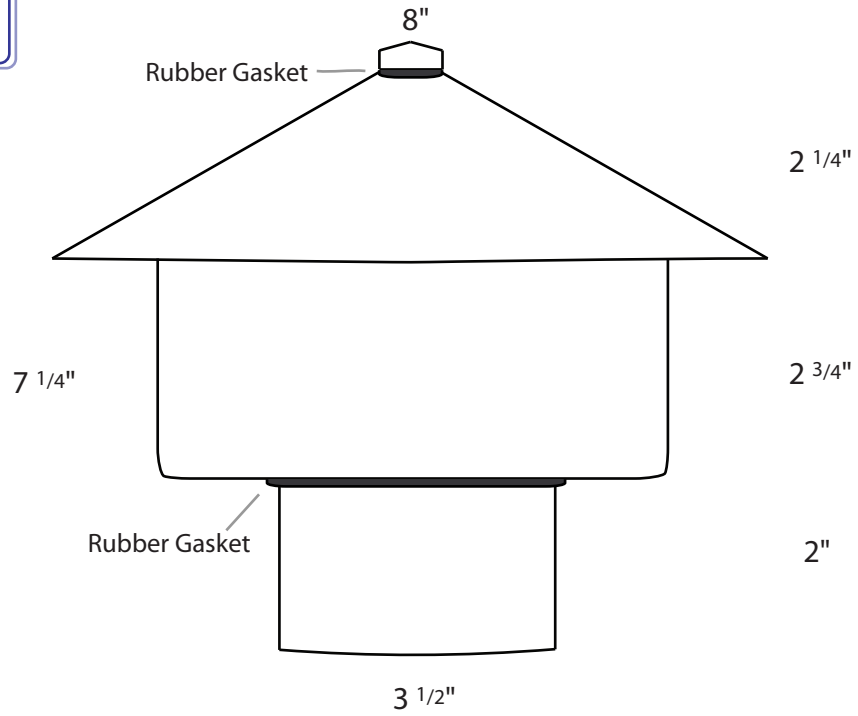

Side View

Bottom View

COE STUDIOS ARCHITECTURAL LIGHTING	
MODEL : GARDEN LAMP	MODEL # : GL
FINISH : DARK BROWN PATINA	LAMPING : 2 PIN BAYONET
MATERIAL : SOLID BRONZE	MAX WATTAGE : 35W
NOTES :	
Please specify clear or frosted glass.	